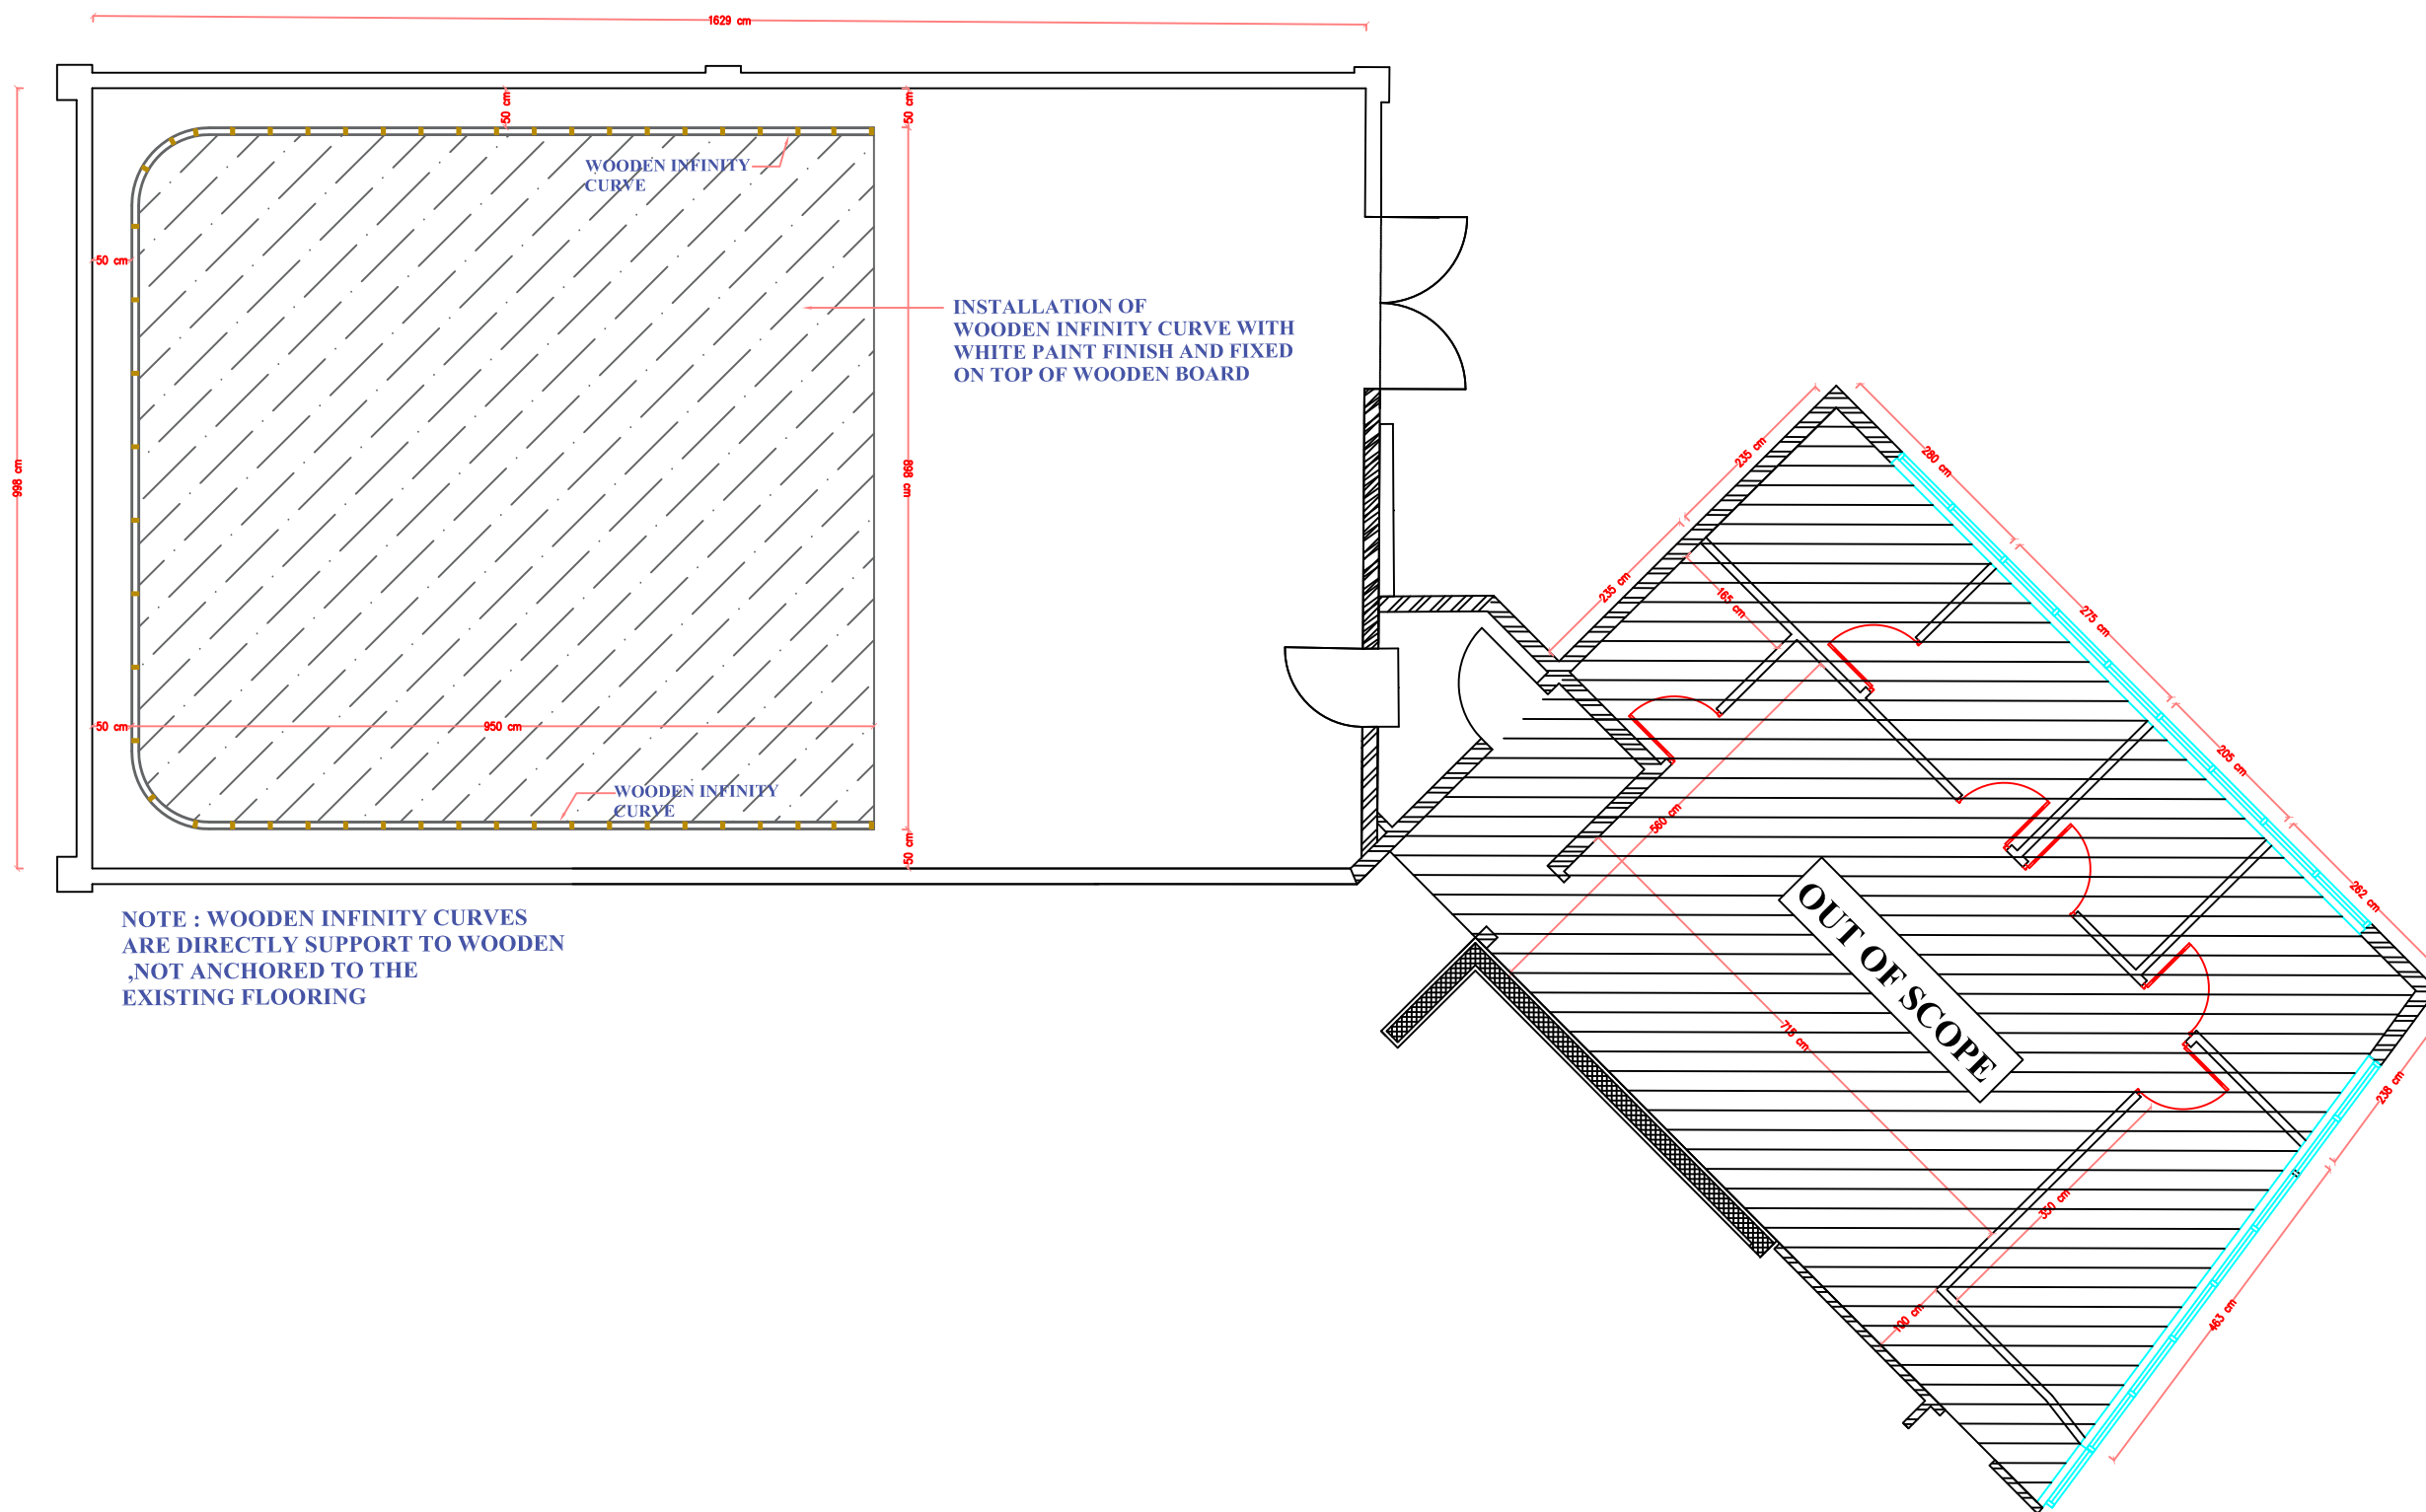

PROJECT:
STUDIO FIT-OUT

LOCATION:
STUDIO (G01), Ground Floor,
BS-01, DSC, DUBAI
UAE.

CLIENT:
ATLAS TELEVISION FZ LLC

CONTRACTOR:
 **AUJAN INTERIOR DECORATION LLC.**
P.O BOX: 98261, Dubai, Uae.
Tel:- 042637936, Fax:-042637934
Email:- aujaninteriors@gmail.com

DRAWING TITLE:
PROPOSED PARTITION LAYOUT

DRAWING NO: 04	SCALE: cm
DATE: 07/05/2018	REV: 1
DRAWN BY: JOHN	CHECKED BY:

PROPOSED PARTITION LAYOUT