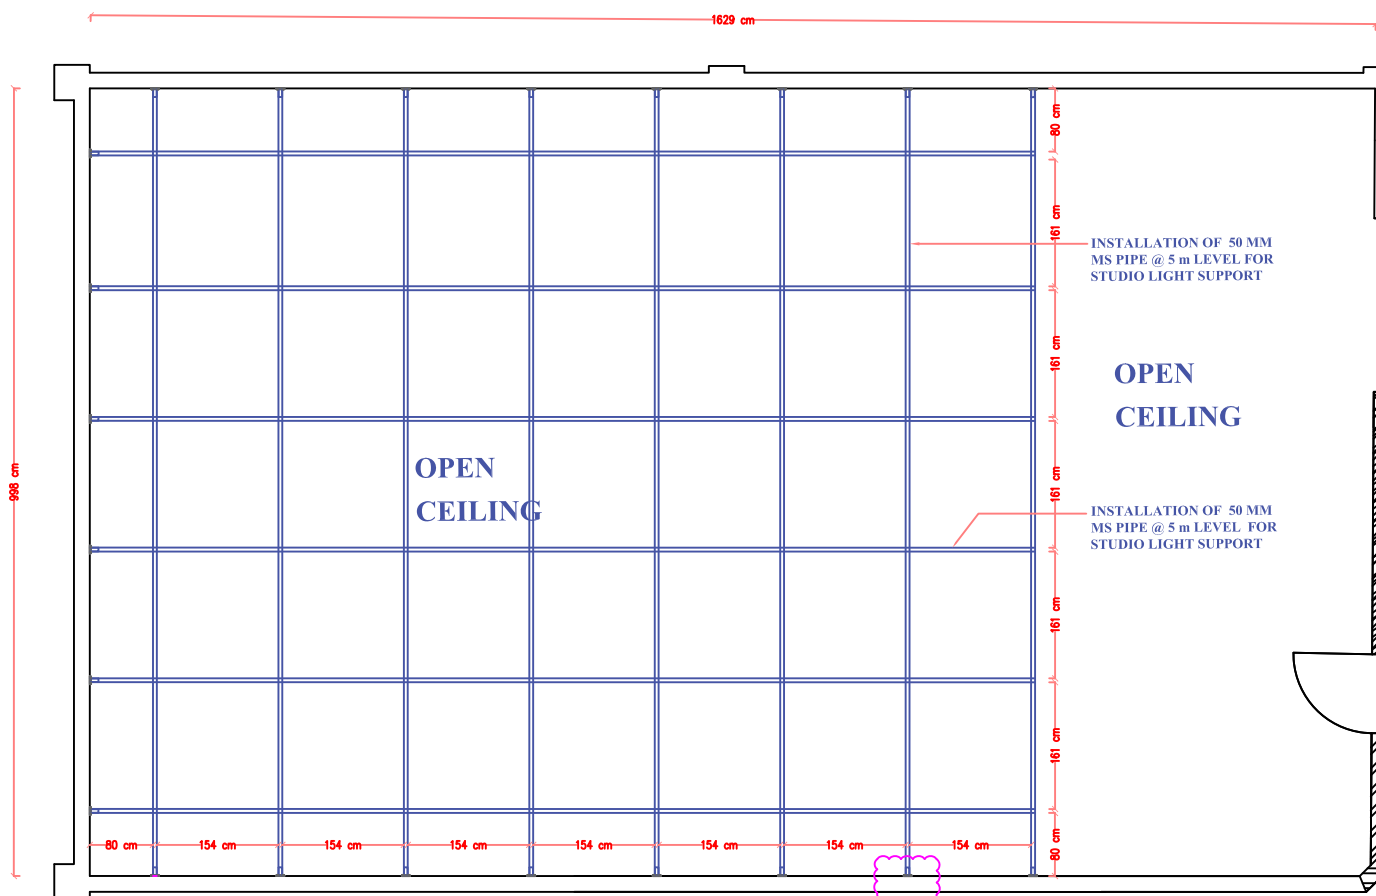

PROJECT:
STUDIO FIT-OUT

LOCATION:
STUDIO (G01), Ground Floor,
BS-01, DSC, DUBAI
UAE.

CLIENT:
ATLAS TELEVISION FZ LLC

CONTRACTOR:

AUJAN INTERIORS LLC
 P.O BOX: 98261, Dubai, Uae.
 Tel:- 042637936, Fax:-042637934
 Email:- aujaninteriors@gmail.com

DRAWING TITLE:
PROPOSED CEILING LAYOUT

DRAWING NO: 06	SCALE: cm
DATE: 07/05/2018	REV: 1
DRAWN BY: JOHN	CHECKED BY:

DETAIL - A

PROPOSED CEILING LAYOUT