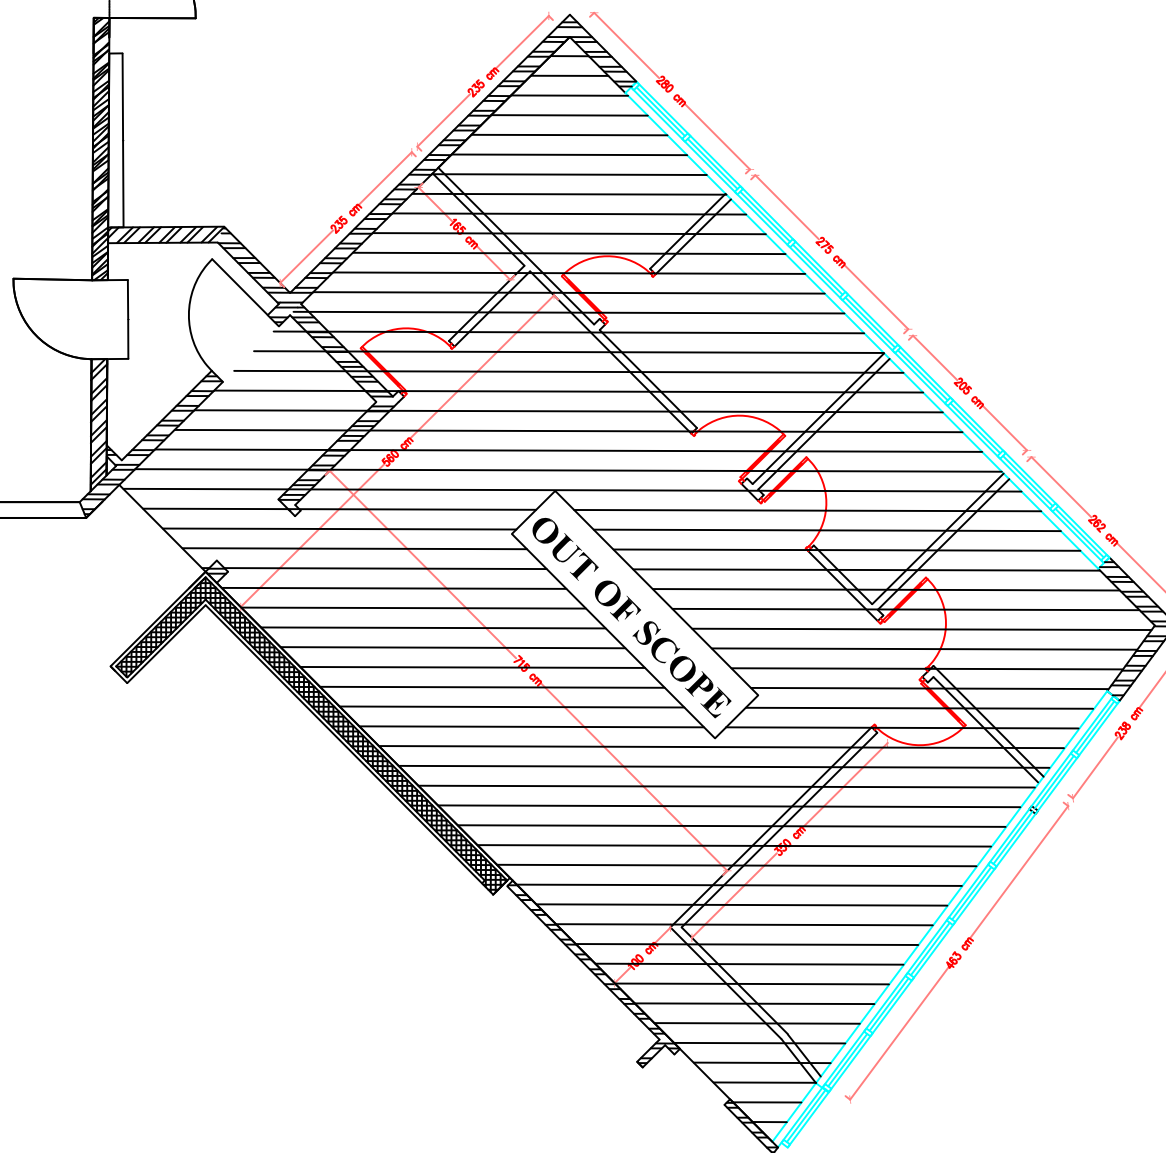

PROJECT:
STUDIO FIT-OUT

LOCATION:
STUDIO (G01), Ground Floor,
BS-01, DSC, DUBAI
UAE.

CLIENT:
ATLAS TELEVISION FZ LLC

CONTRACTOR:

AUJAN INTERIORS LLC
 P.O BOX: 98261, Dubai, Uae.
 Tel:- 042637936, Fax:-042637934
 Email:- aujaninteriors@gmail.com

DRAWING TITLE:
PROPOSED CEILING LAYOUT

DRAWING NO: 06	SCALE: cm
DATE: 07/05/2018	REV: 1
DRAWN BY: JOHN	CHECKED BY:

DETAIL - A

PROPOSED CEILING LAYOUT