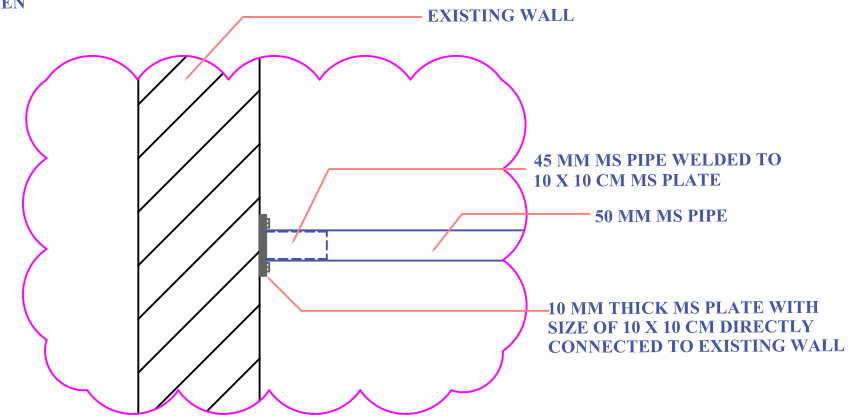

SECTION A/A

NOTE : WOODEN INFINITY CURVES ARE DIRECTLY SUPPORT TO WOODEN ,NOT ANCHORED TO THE EXISTING FLOORING

DETAIL - A

SECTION

PROPOSED SECTION AA LAYOUT

ASBUILT

LEGEND

	60x60 DIFFUSER LIGHT
	Emergency Light
	Smoke Detector (Low Level)
	Supply Air Diffuser
	Return Air Diffuser
	DOWN LIGHT

DRAWING TITLE:

PROPOSED SECTION AA LAYOUT

DRAWING NO: 09 SCALE: cm

DATE: 07/05/2018 REV: 1

DRAWN BY: JOHN CHECKED BY: