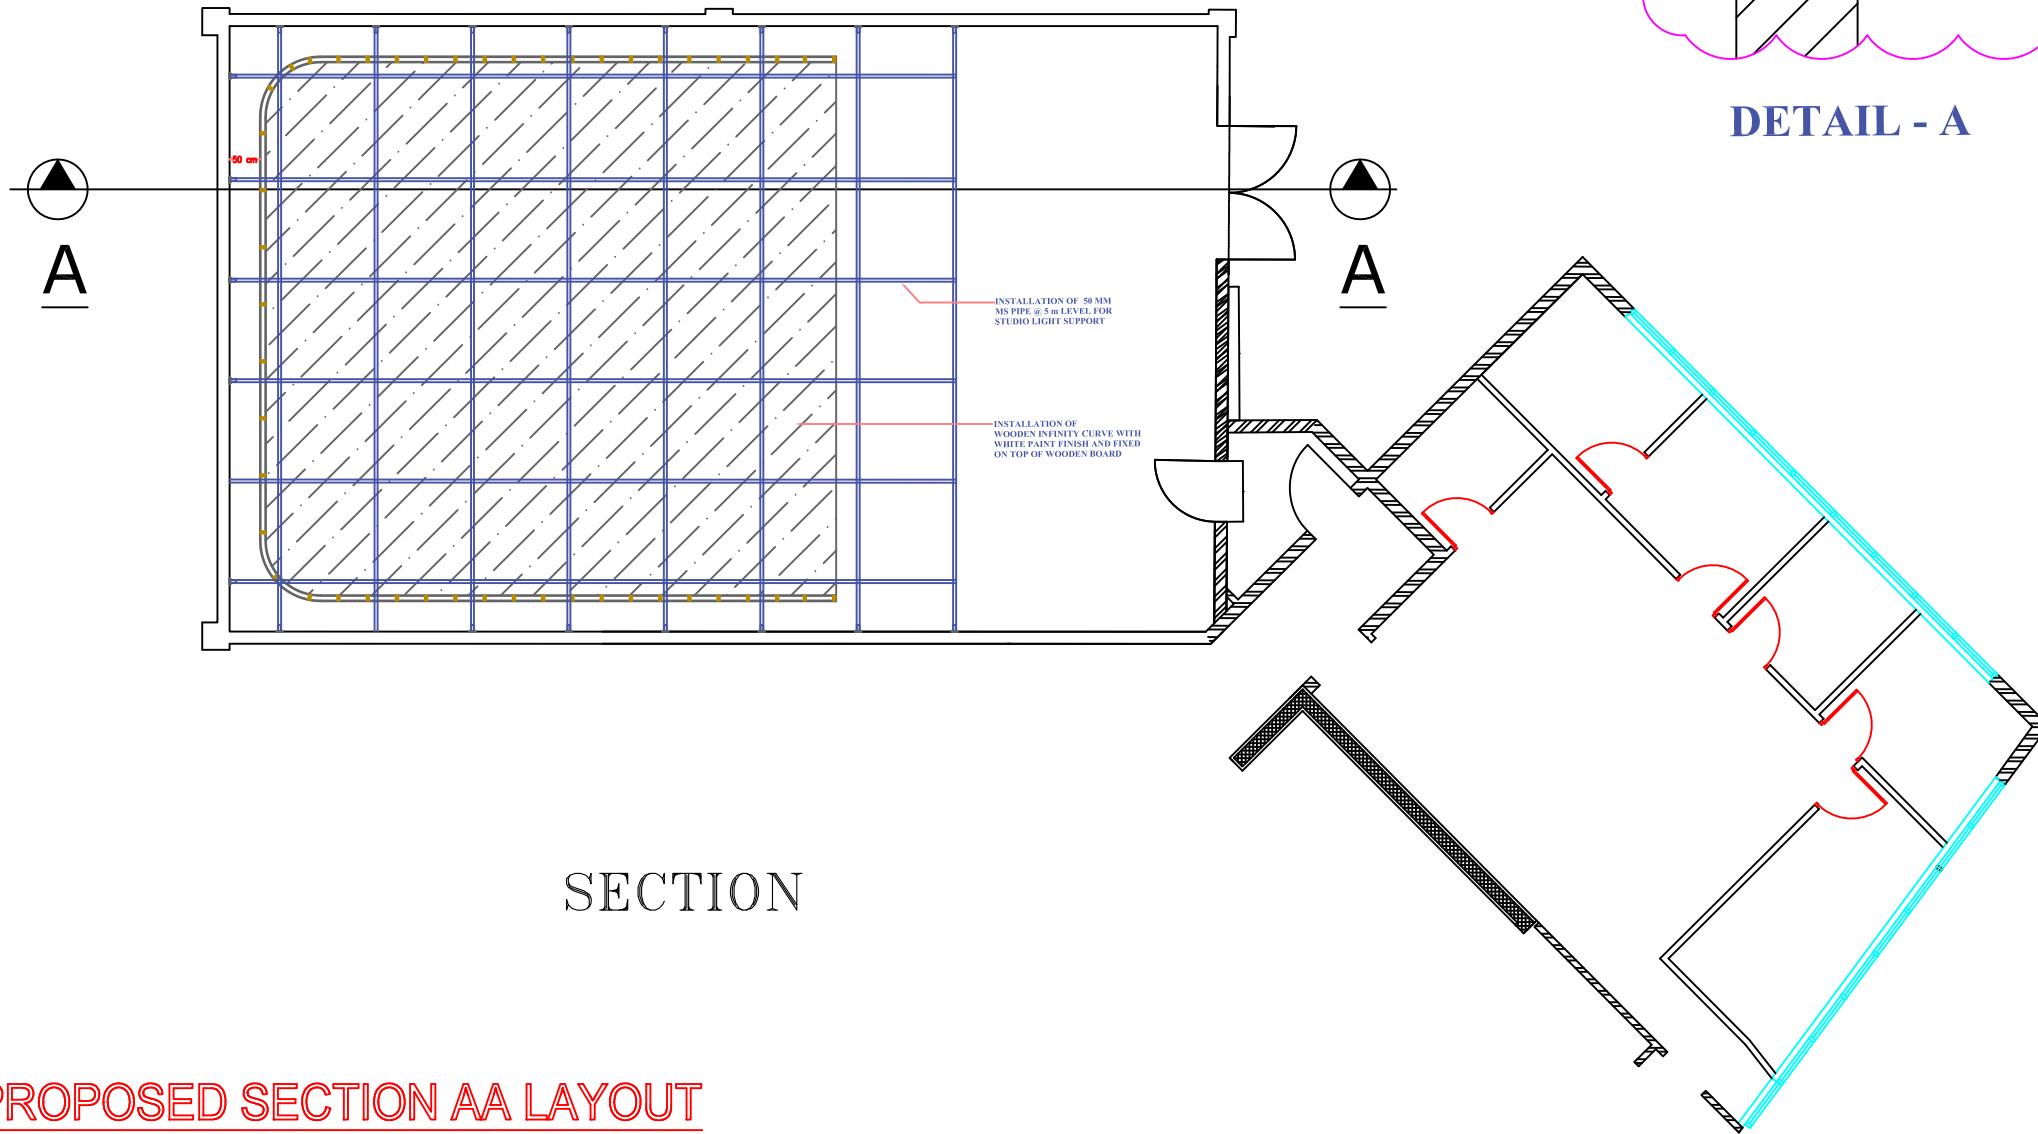

SECTION A/A

NOTE : WOODEN INFINITY CURVES ARE DIRECTLY SUPPORT TO WOODEN ,NOT ANCHORED TO THE EXISTING FLOORING

DETAIL - A

SECTION

PROPOSED SECTION AA LAYOUT

ASBUILT

LEGEND

	60x60 DIFFUSER LIGHT
	Emergency Light
	Smoke Detector (Low Level)
	Supply Air Diffuser
	Return Air Diffuser
	DOWN LIGHT

DRAWING TITLE:

PROPOSED SECTION AA LAYOUT

DRAWING NO: 09 SCALE: cm

DATE: 07/05/2018 REV: 1

DRAWN BY: JOHN CHECKED BY: